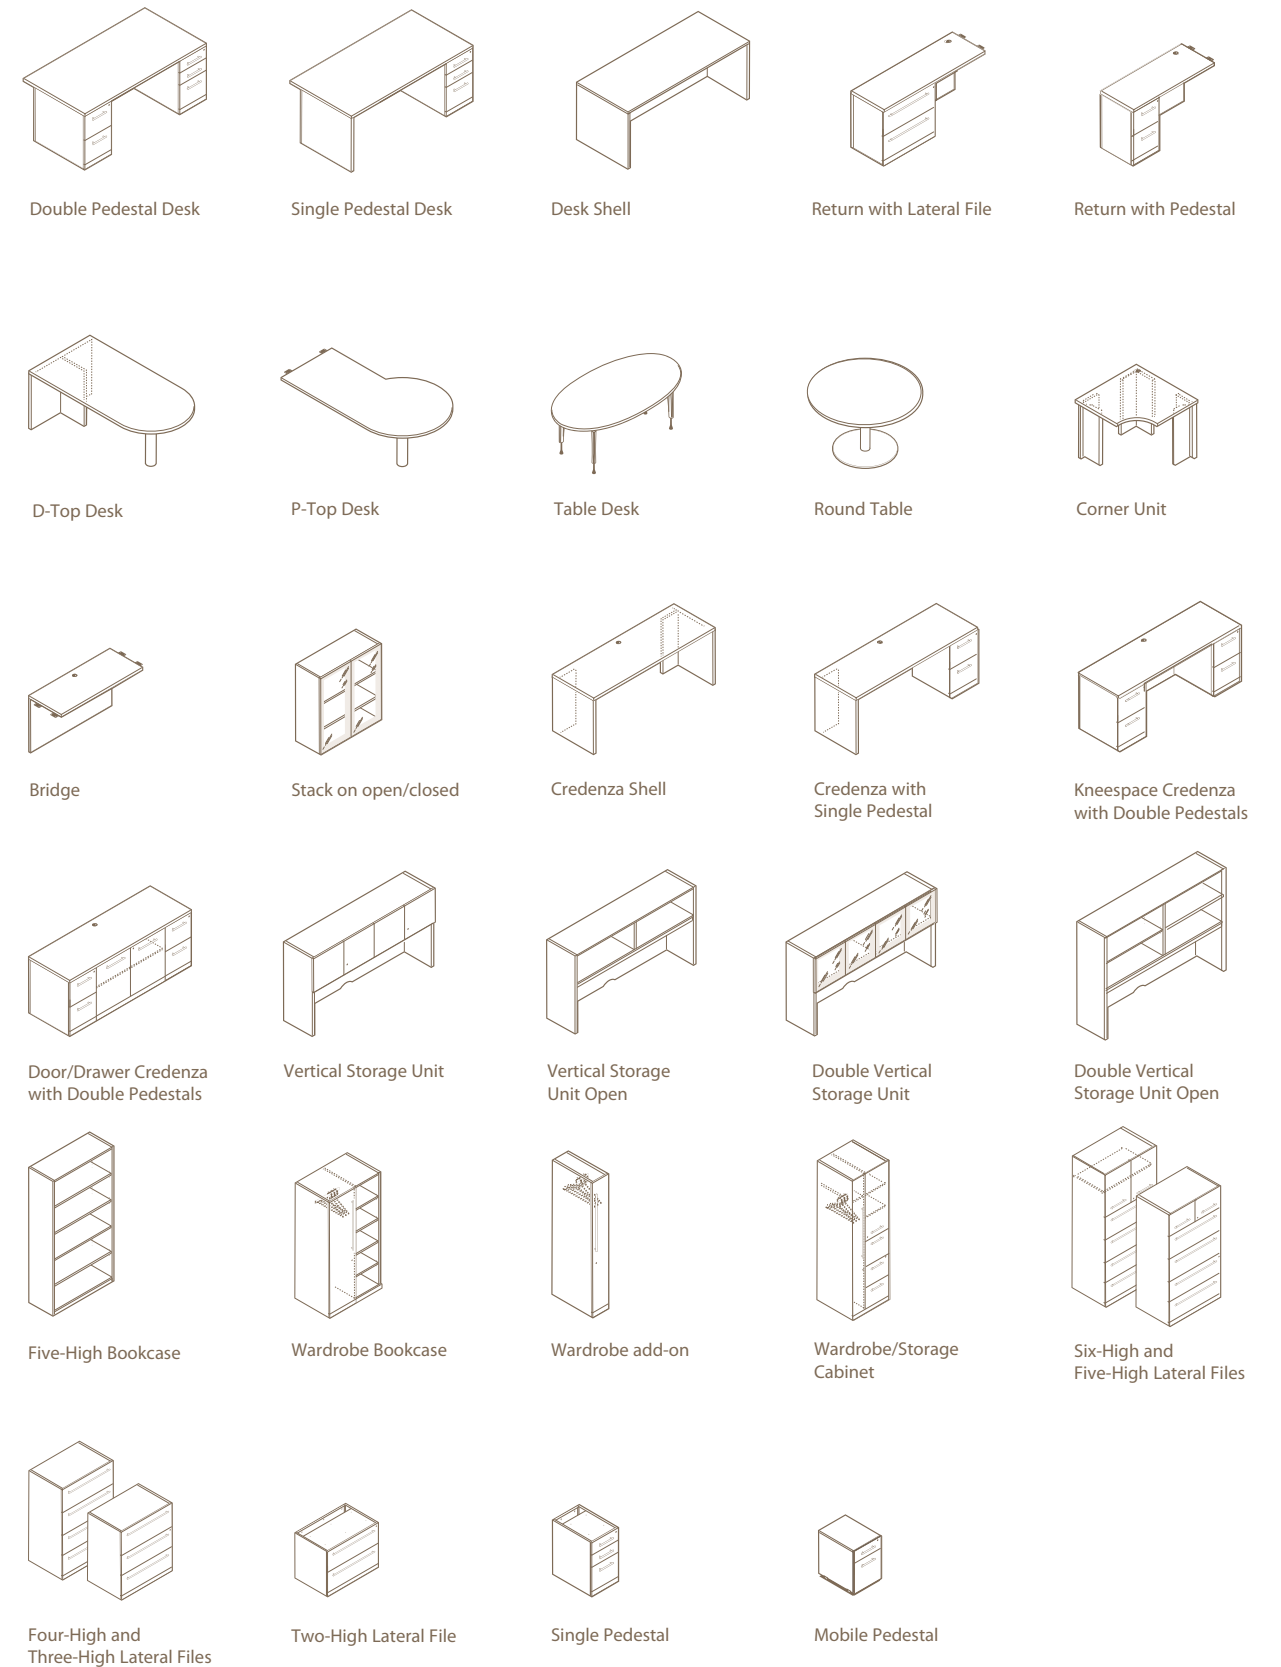

A sampling of the Masters Series product offerings.

Masters Series allows basic components to be compatible with a variety of finishes.