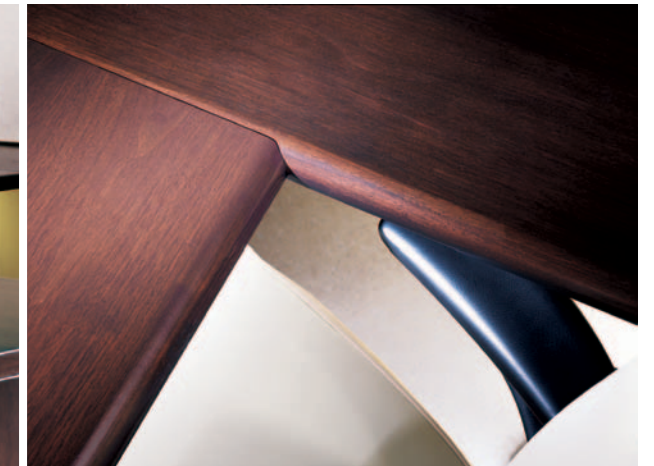

Counter-Profile Edge