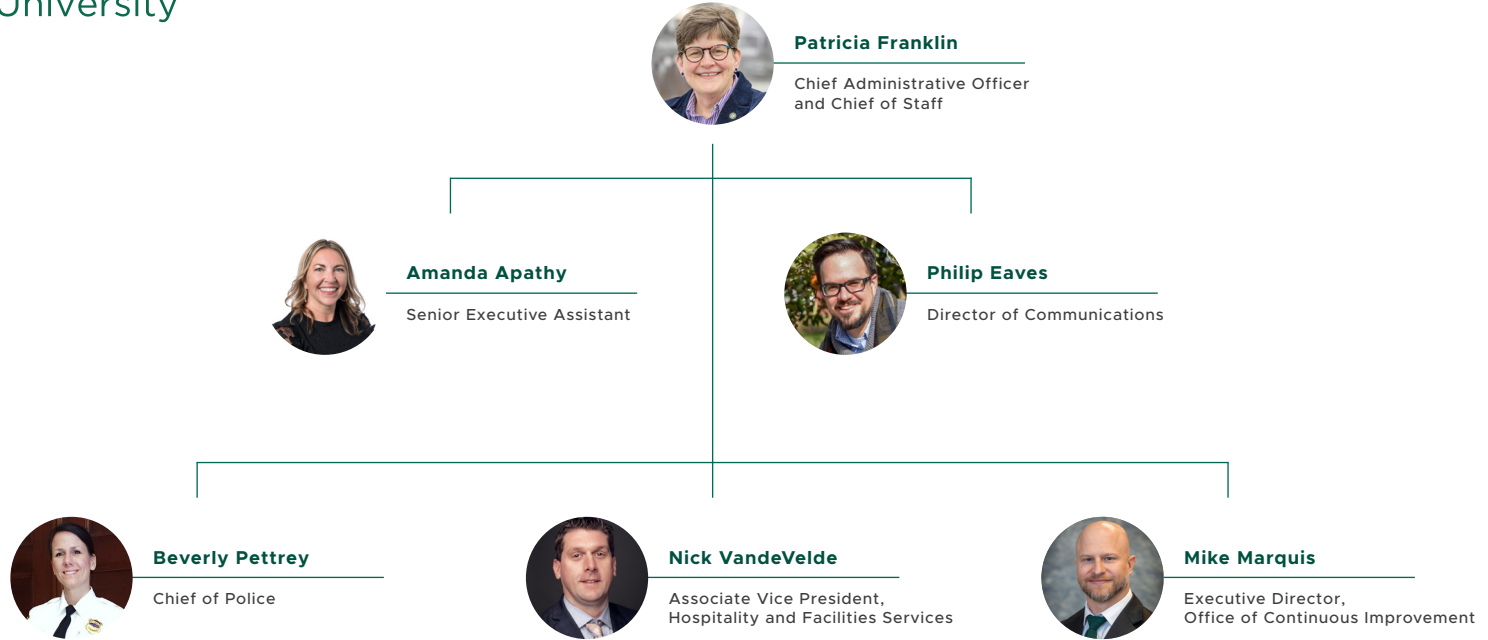

**Laura Bloomberg**  
President

**Patricia Franklin**  
Chief Administrative Officer and Chief of Staff

**Nigamanth Sridhar**  
Senior Vice President and Provost

**Sonali Wilson**  
Vice President, Legal Affairs and Compliance, General Counsel and Board Secretary

**Nicole Addington**  
Chief Financial Officer

**Douglas Dykes**  
Chief Human Resources Officer

**Randy Deike**  
Vice President, Enrollment Management

**Tachelle Banks**  
Vice President, Student Belonging and Success

**Caryn Candisky**  
Executive Director, Government Affairs and Special Assistant to the President

**P. Kelly Tompkins**  
Special Advisor, Business Affairs

**Stephanie Brooks**  
Dean, College of Health, Deans' Representative

Cleveland State University

**Nigamanth Sridhar**  
Senior Vice President and Provost

**Michael Artbauer**  
Chief of Staff

**Allyson Robichaud**  
Special Assistant

**John Holcomb**  
Vice Provost, Academic Programs