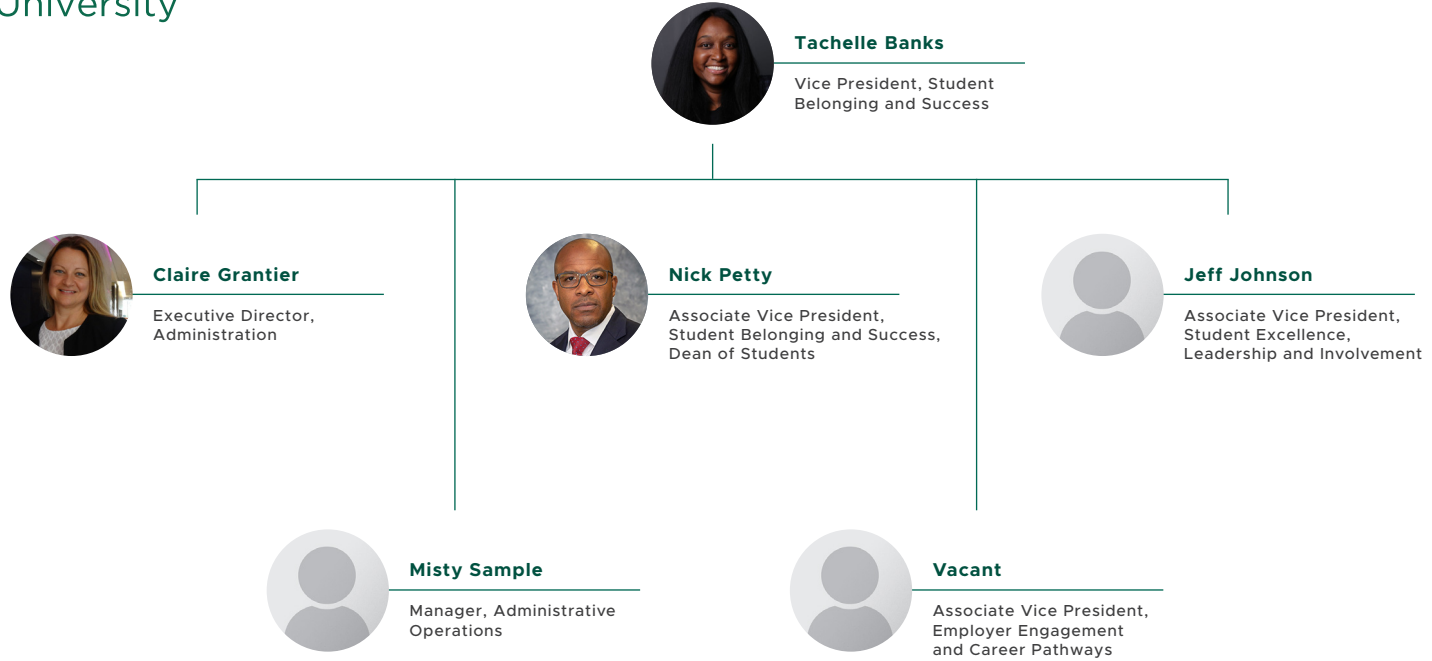

**Jalal Abuhamedh**

Senior Director, Talent  
Management and HR Systems

**Trevor Thompson**

Senior Director, Total Rewards

**Annamaria Smith**

Director, Employee Engagement  
and Labor Relations

Cleveland State University

**Randy Deike**

Vice President,  
Enrollment Management

**Misty Sample**

Manager, Administrative  
Operations

**Janet Stimple**

Associate Vice President,  
Enrollment Services

**Veronica Herschbach**

Bursar

**Cristina Wayton**

Director, Admissions

Cleveland State University

Cleveland State University

**Julie Rehm**

Vice President, Advancement and Executive Director, CSU Foundation

**Karleen Gray**

Executive Aide