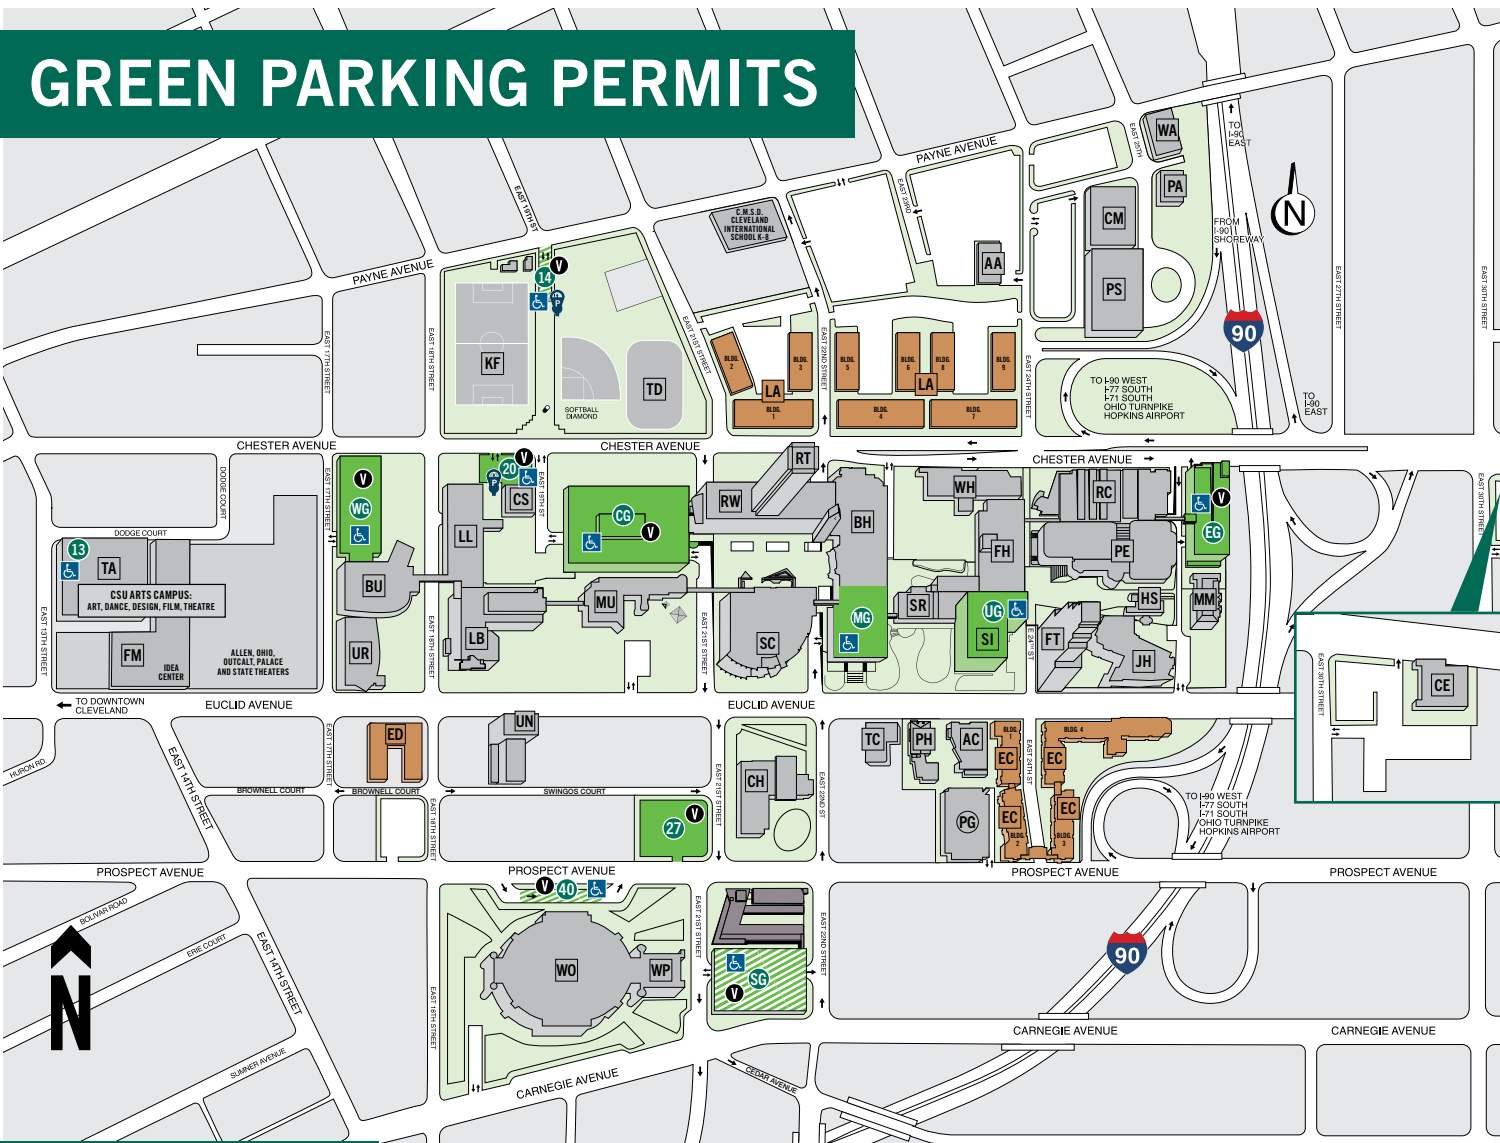

GREEN PARKING PERMITS

BUILDING CODES

AMC Annex	AA	Parker Hannifin Hall	PH
Berkman Hall	BH	Physical Education	PE
Jack, Joseph and Morton Mandel Honors College	BH	Plant Annex	PA
Bert L. Wolstein Hall College of Law	LB	Plant Services	PS
Campus Safety	CS	Recreation Center	RC
Ceramics and Manufacturing	CM	Rhodes Tower	RT
Cole Center	CE	Rhodes West	RW
College of Health	CH	School of Film & Media Arts	FM
The Edge	ED	Science Building	SI
Euclid Commons	EC	Science and Research Center	SR
Fenn Hall College of Engineering	FH	Student Center	SC
Fenn Tower	FT	Theatre and Arts	TA
Glickman-Miller Hall Levin College of Public Affairs and Education	UR	Trinity Commons Veteran & Military Student Success Center	TC
Health Sciences	HS	Union Building	UN
Julka Hall	JH	Wallingford Building	WA
Krenzler Field	KF	Washkewicz Hall College of Engineering	WH
The Langston	LA	Wolstein Center	WO
Law Library	LL	Wolstein Center Pavilion and Banquet Center	WP
Mather Mansion	MM		
Medical Mutual Tennis Dome and Pavilion	TD		
Michael Schwartz Library	RT		
Monte Ahuja Hall College of Business	BU		
Music and Communication	MU		
Parker Hannifin Administration Center	AC		

Visit the CSU Online Parking System

PARKING LOCATIONS

- Lot 13 All Day
  All Parking After 4 p.m. with CSU Permit
- Lot 14
- Lot 20

*Location may close for special events

- Lot 27*
- Lot 40*
- Central Garage
- East Garage After 3 p.m.

- Main Garage
- South Garage*
- Underground Garage
- West Garage

Green permits valid in white lots M–F 5:30 p.m.–11:59 p.m., and Saturday and Sunday 5 a.m.–11:59 p.m.

Overnight visitor parking in SG only.

- Green Permit Lot CSU ONLY
- Green/White
- Resident Housing

- Handicap Parking Available
- Metered Parking Available
- Visitor/Short-Term Parking Based on Availability