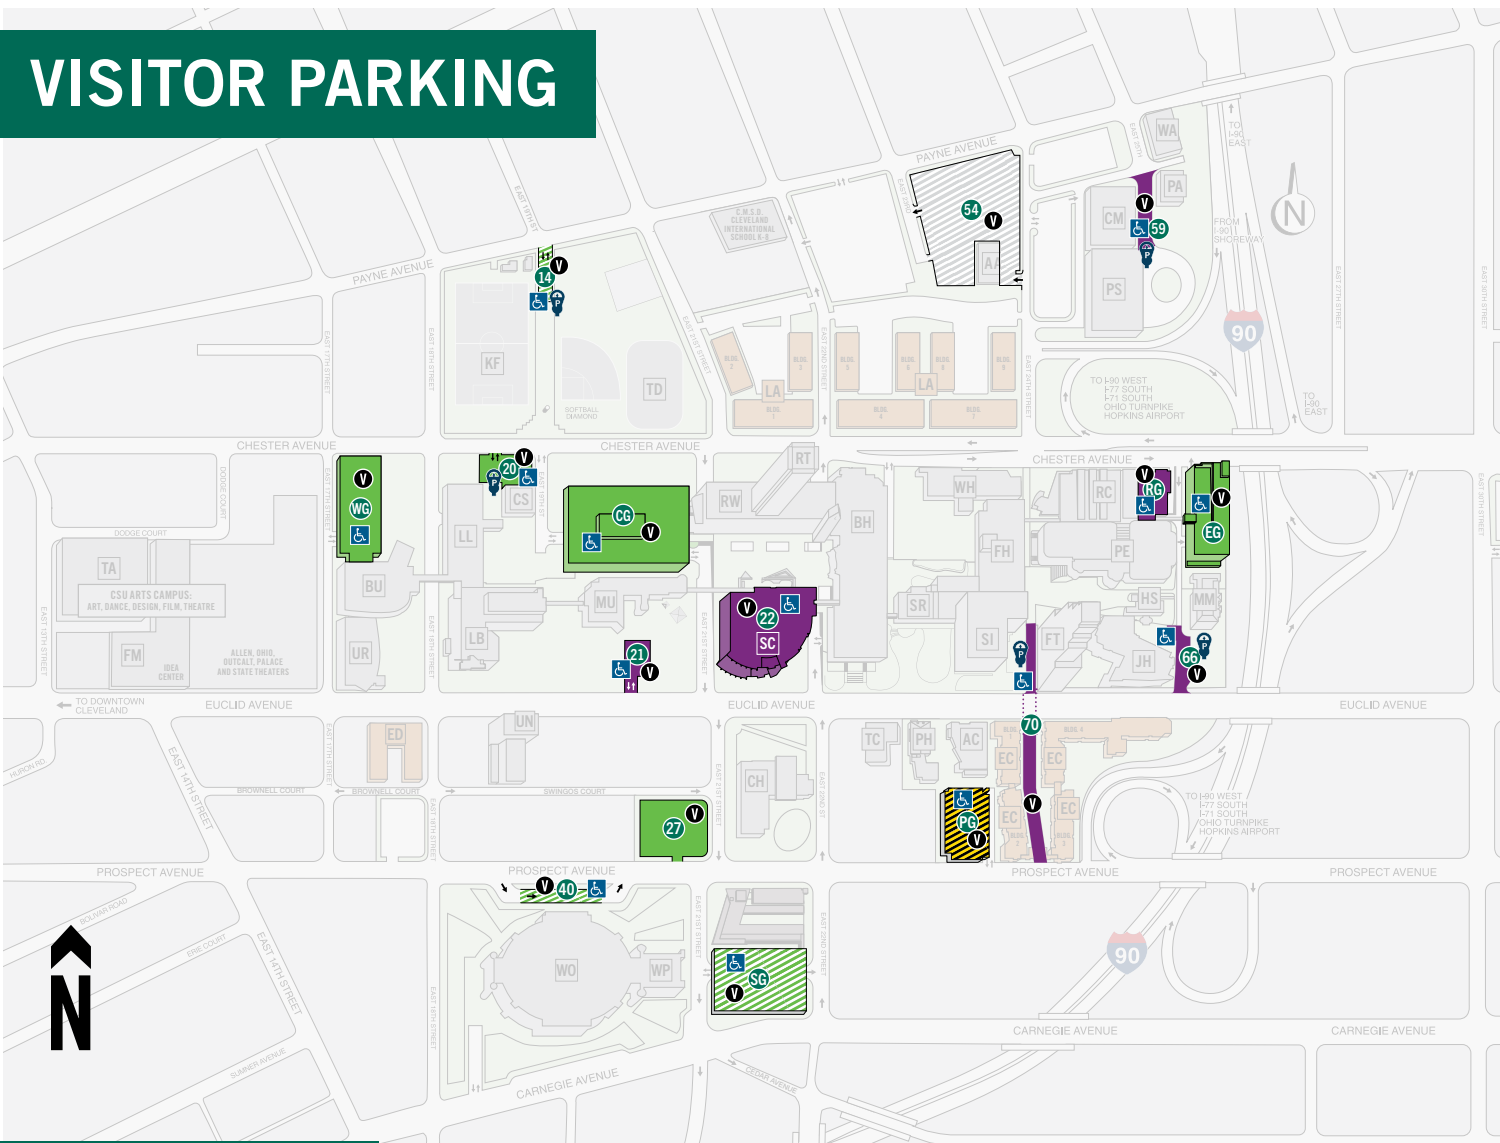

VISITOR PARKING

BUILDING CODES

AMC Annex	AA	Parker Hannifin Hall	PH
Berkman Hall	BH	Physical Education	PE
Jack, Joseph and Morton Mandel Honors College	BH	Plant Annex	PA
Bert L. Wolstein Hall College of Law	LB	Plant Services	PS
Campus Safety	CS	Recreation Center	RC
Ceramics and Manufacturing	CM	Rhodes Tower	RT
Cole Center	CE	Rhodes West	RW
College of Health	CH	School of Film & Media Arts	FM
The Edge	ED	Science Building	SI
Euclid Commons	EC	Science and Research Center	SR
Fenn Hall College of Engineering	FH	Student Center	SC
Fenn Tower	FT	Theatre and Arts	TA
Glickman-Miller Hall Levin College of Public Affairs and Education	UR	Trinity Commons Veteran & Military Student Success Center	TC
Health Sciences	HS	Union Building	UN
Julka Hall	JH	Wallingford Building	WA
Krenzler Field	KF	Washkewicz Hall College of Engineering	WH
The Langston	LA	Wolstein Center	WO
Law Library	LL	Wolstein Center Pavilion and Banquet Center	WP
Mather Mansion	MM		
Medical Mutual Tennis Dome and Pavilion	TD		
Michael Schwartz Library	RT		
Monte Ahuja Hall College of Business	BU		
Music and Communication	MU		
Parker Hannifin Administration Center	AC		

Visit the CSU Online Parking System

PARKING LOCATIONS

Lot 14***			
Lot 20			
Lot 21			
Lot 22			
Lot 27***			
Lot 40***			

Lot 54			
Lot 59			
Lot 66			
Lot 70			
Central Garage			

East Garage				After 3 p.m.
Prospect Garage**				
Rec Garage*				
South Garage***				
West Garage				

Green Permit Lot CSU ONLY	
Green/White	
Visitor Parking and PG Permit Only	

Visitor/Short-Term Parking Only	
White Permit Lot CSU ONLY	

Overnight visitor parking in SG only.

Handicap Parking Available	
Metered Parking Available	
Visitor/Short-Term Parking Based on Availability	

*Rec permits and visitors only
**Visitor and PG permits only

***Location may close for special events