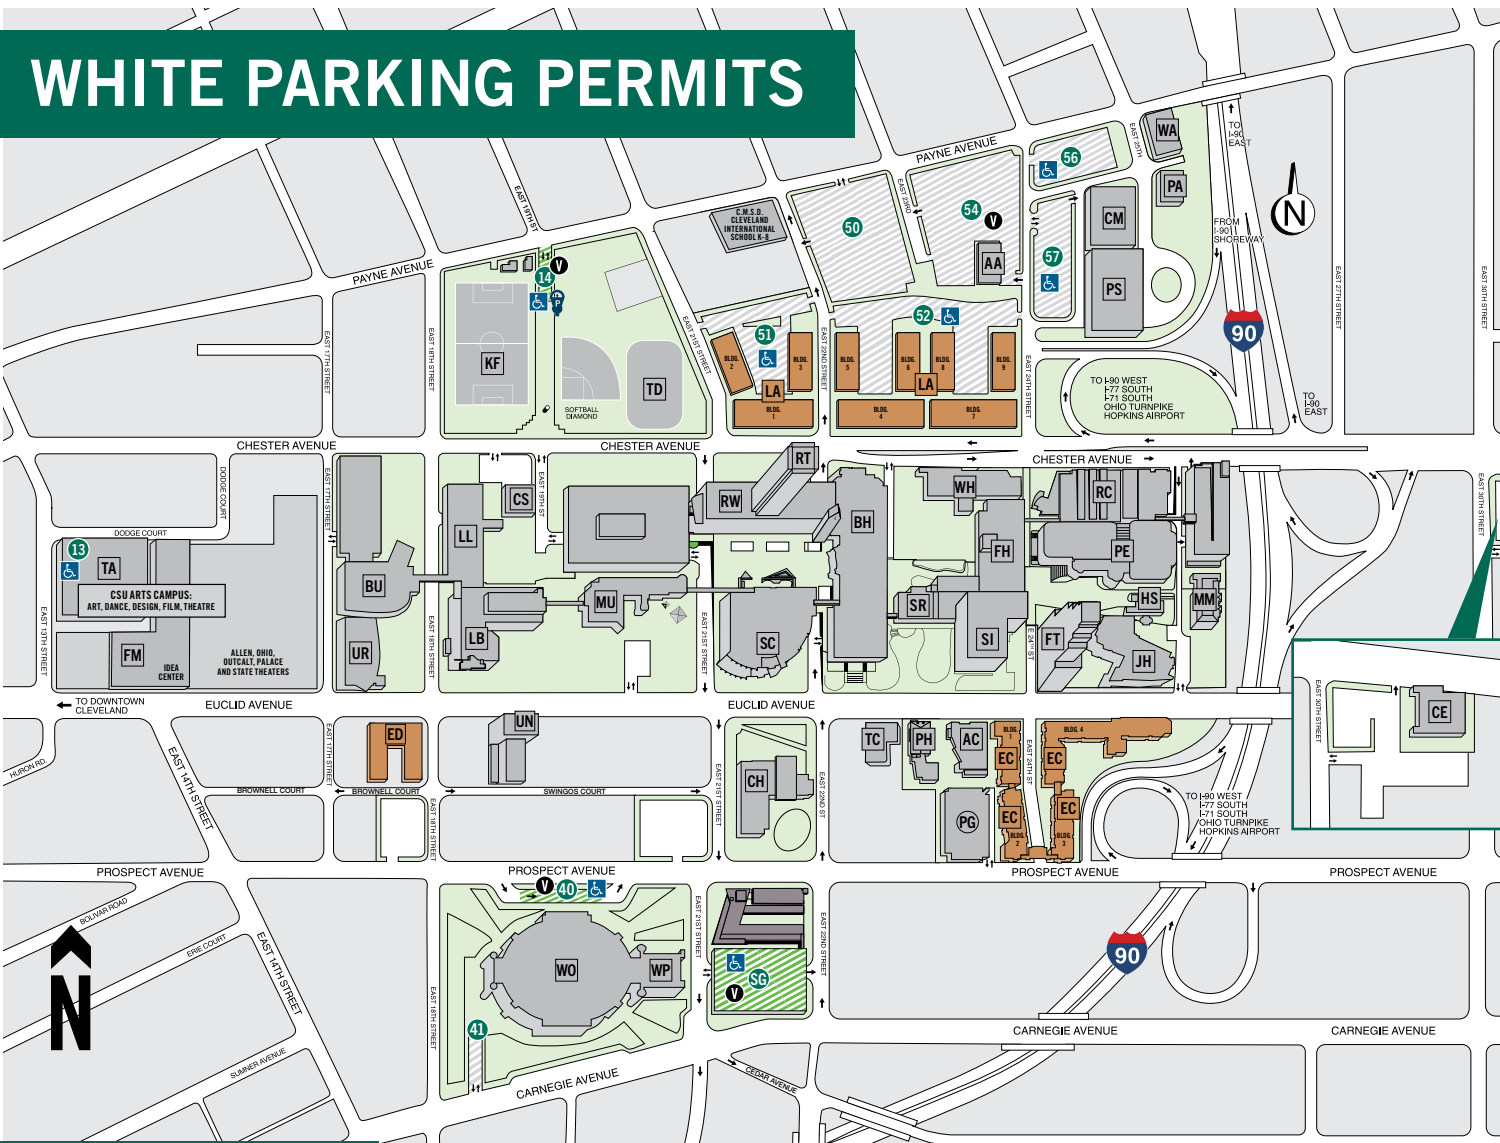

WHITE PARKING PERMITS

BUILDING CODES

AMC Annex	AA	Parker Hannifin Hall	PH
Berkman Hall	BH	Physical Education	PE
Jack, Joseph and Morton Mandel Honors College	BH	Plant Annex	PA
Bert L. Wolstein Hall College of Law	LB	Plant Services	PS
Campus Safety	CS	Recreation Center	RC
Ceramics and Manufacturing	CM	Rhodes Tower	RT
Cole Center	CE	Rhodes West	RW
College of Health	CH	School of Film & Media Arts	FM
The Edge	ED	Science Building	SI
Euclid Commons	EC	Science and Research Center	SR
Fenn Hall College of Engineering	FH	Student Center	SC
Fenn Tower	FT	Theatre and Arts	TA
Glickman-Miller Hall Levin College of Public Affairs and Education	UR	Trinity Commons Veteran & Military Student Success Center	TC
Health Sciences	HS	Union Building	UN
Julka Hall	JH	Wallingford Building	WA
Krenzler Field	KF	Washkewicz Hall College of Engineering	WH
The Langston	LA	Wolstein Center	WO
Law Library	LL	Wolstein Center Pavilion and Banquet Center	WP
Mather Mansion	MM		
Medical Mutual Tennis Dome and Pavilion	TD		
Michael Schwartz Library	RT		
Monte Ahuja Hall College of Business	BU		
Music and Communication	MU		
Parker Hannifin Administration Center	AC		

Visit the CSU Online Parking System

PARKING LOCATIONS

- Lot 13 All Day All Parking After 4 p.m. with CSU Permit
- Lot 14*
- Lot 40*

- Lot 41*
- Lot 50
- Lot 51
- Lot 52

- Lot 54
- Lot 56
- Lot 57
- South Garage*

White permits valid in CG M-F 5:30 p.m.–11:59 p.m., and Saturday and Sunday.

Overnight visitor parking in SG only 5 a.m.–11:59 p.m.

- Green/White
- Resident Housing
- White Permit Lot CSU ONLY

- Handicap Parking Available
- Metered Parking Available
- Visitor/Short-Term Parking Based on Availability

*Location may close for special events